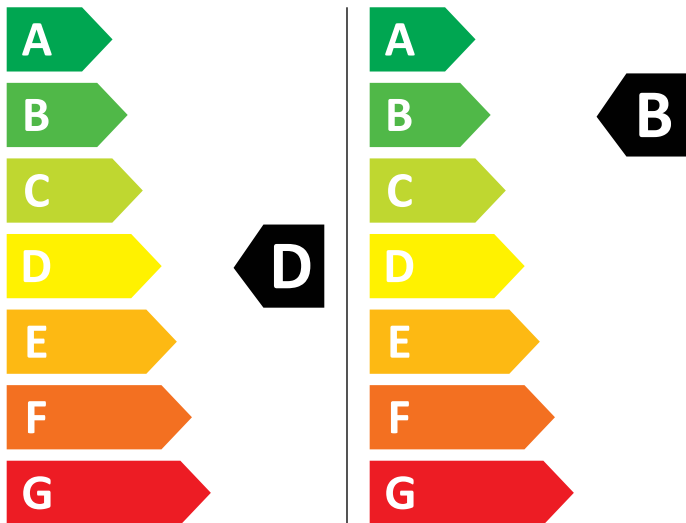

AEG

L7WBE68SI 914606427

💧 217 kWh/100

💧 54 kWh/100

4,0 kg

8,0 kg

60 L

45 L