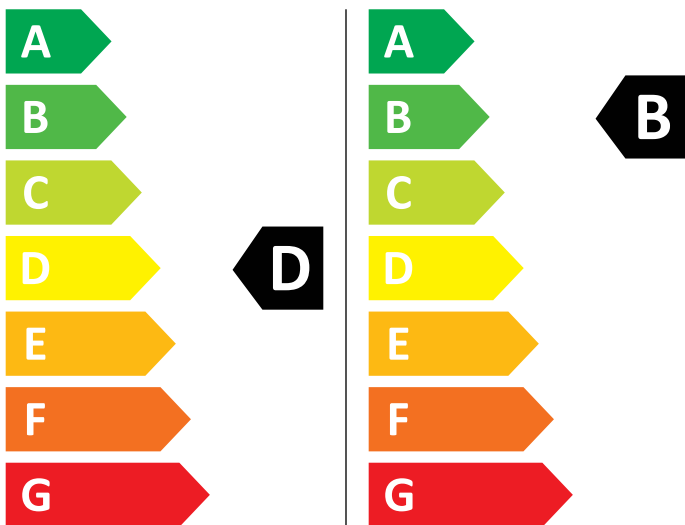

ENERG

AEG

LWR96944B 914610714

💧 275 kWh/100

💧 57 kWh/100

6,0 kg

9,0 kg

50 L