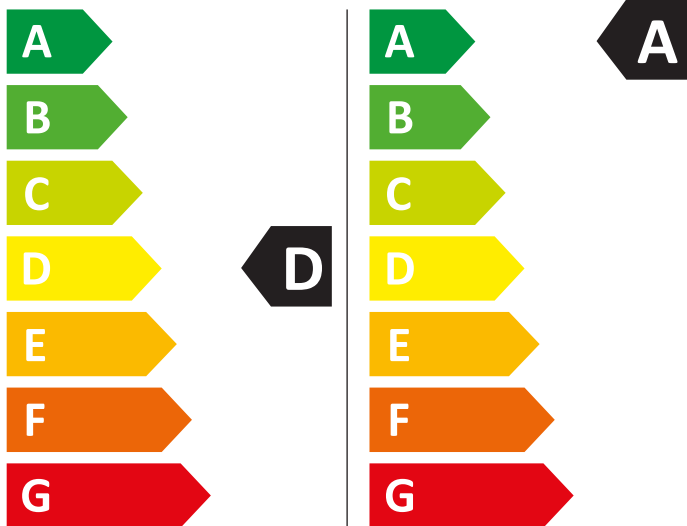

WHIRLPOOL

WAD 0736 WBC HU

340 kWh/100

47 kWh/100

7,0 kg

10,5 kg

78 L

45 L