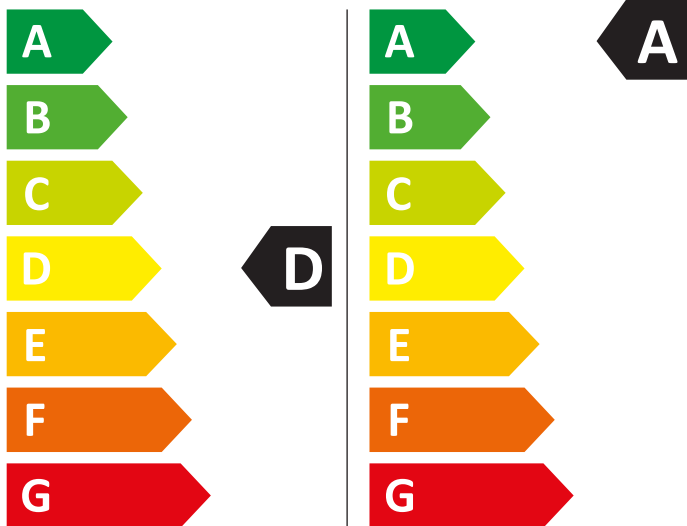

WHIRLPOOL

WAD 9636 WBC HU

306 kWh/100

49 kWh/100

6,0 kg

9,0 kg

65 L

49 L